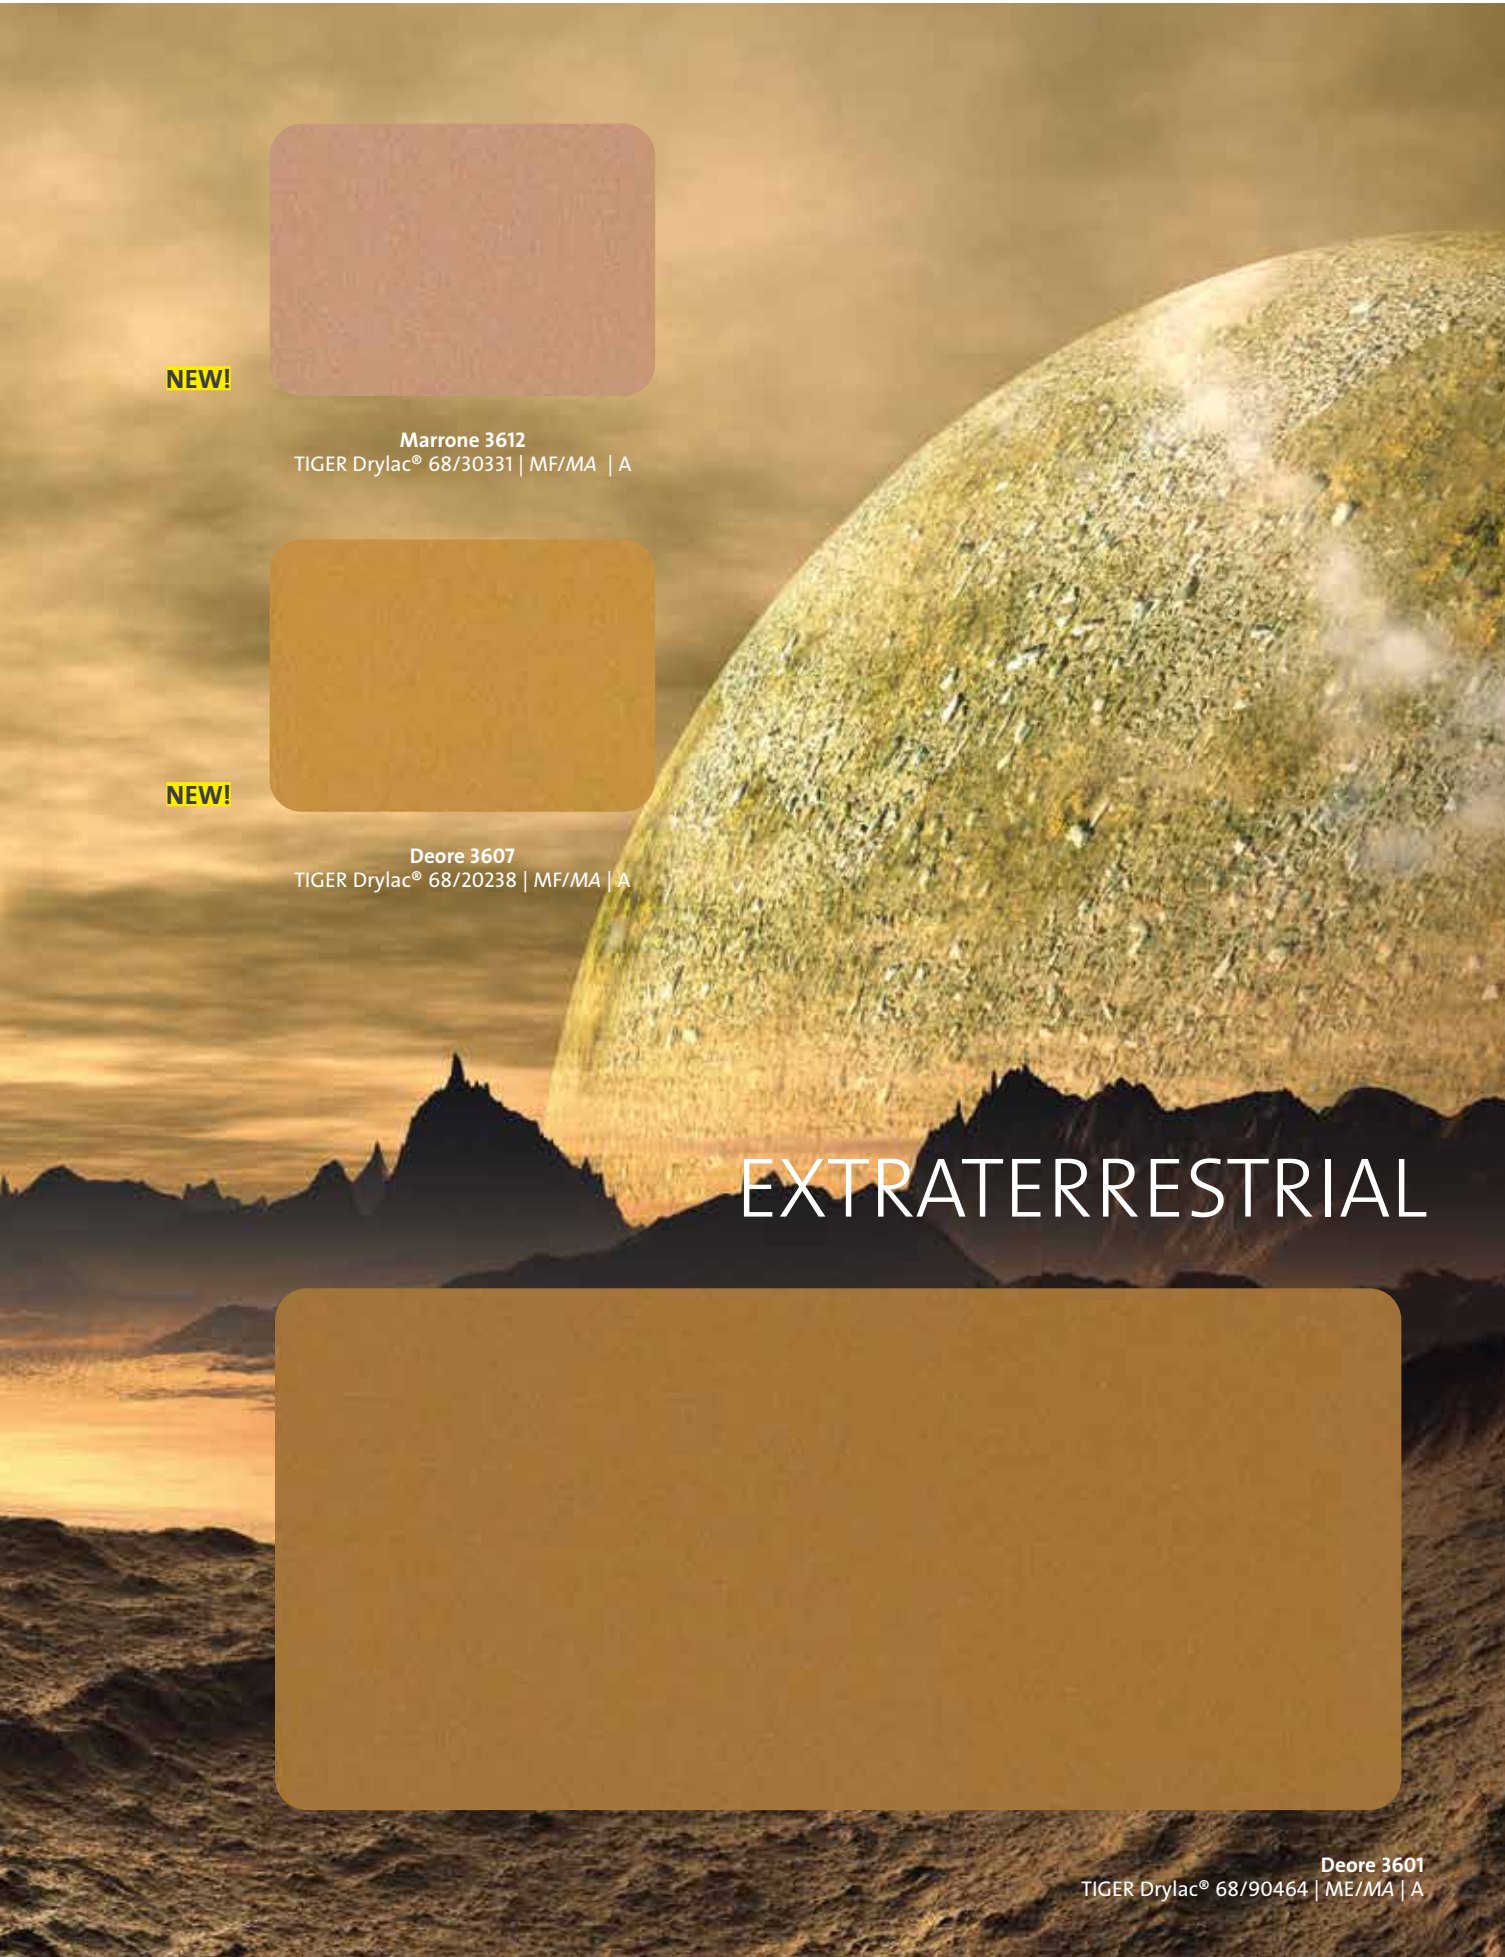

TIGER Drylac® 3D Metallics

A new Dimension in Effect Powder Coatings

Actual Powder Coated Samples

NEW!