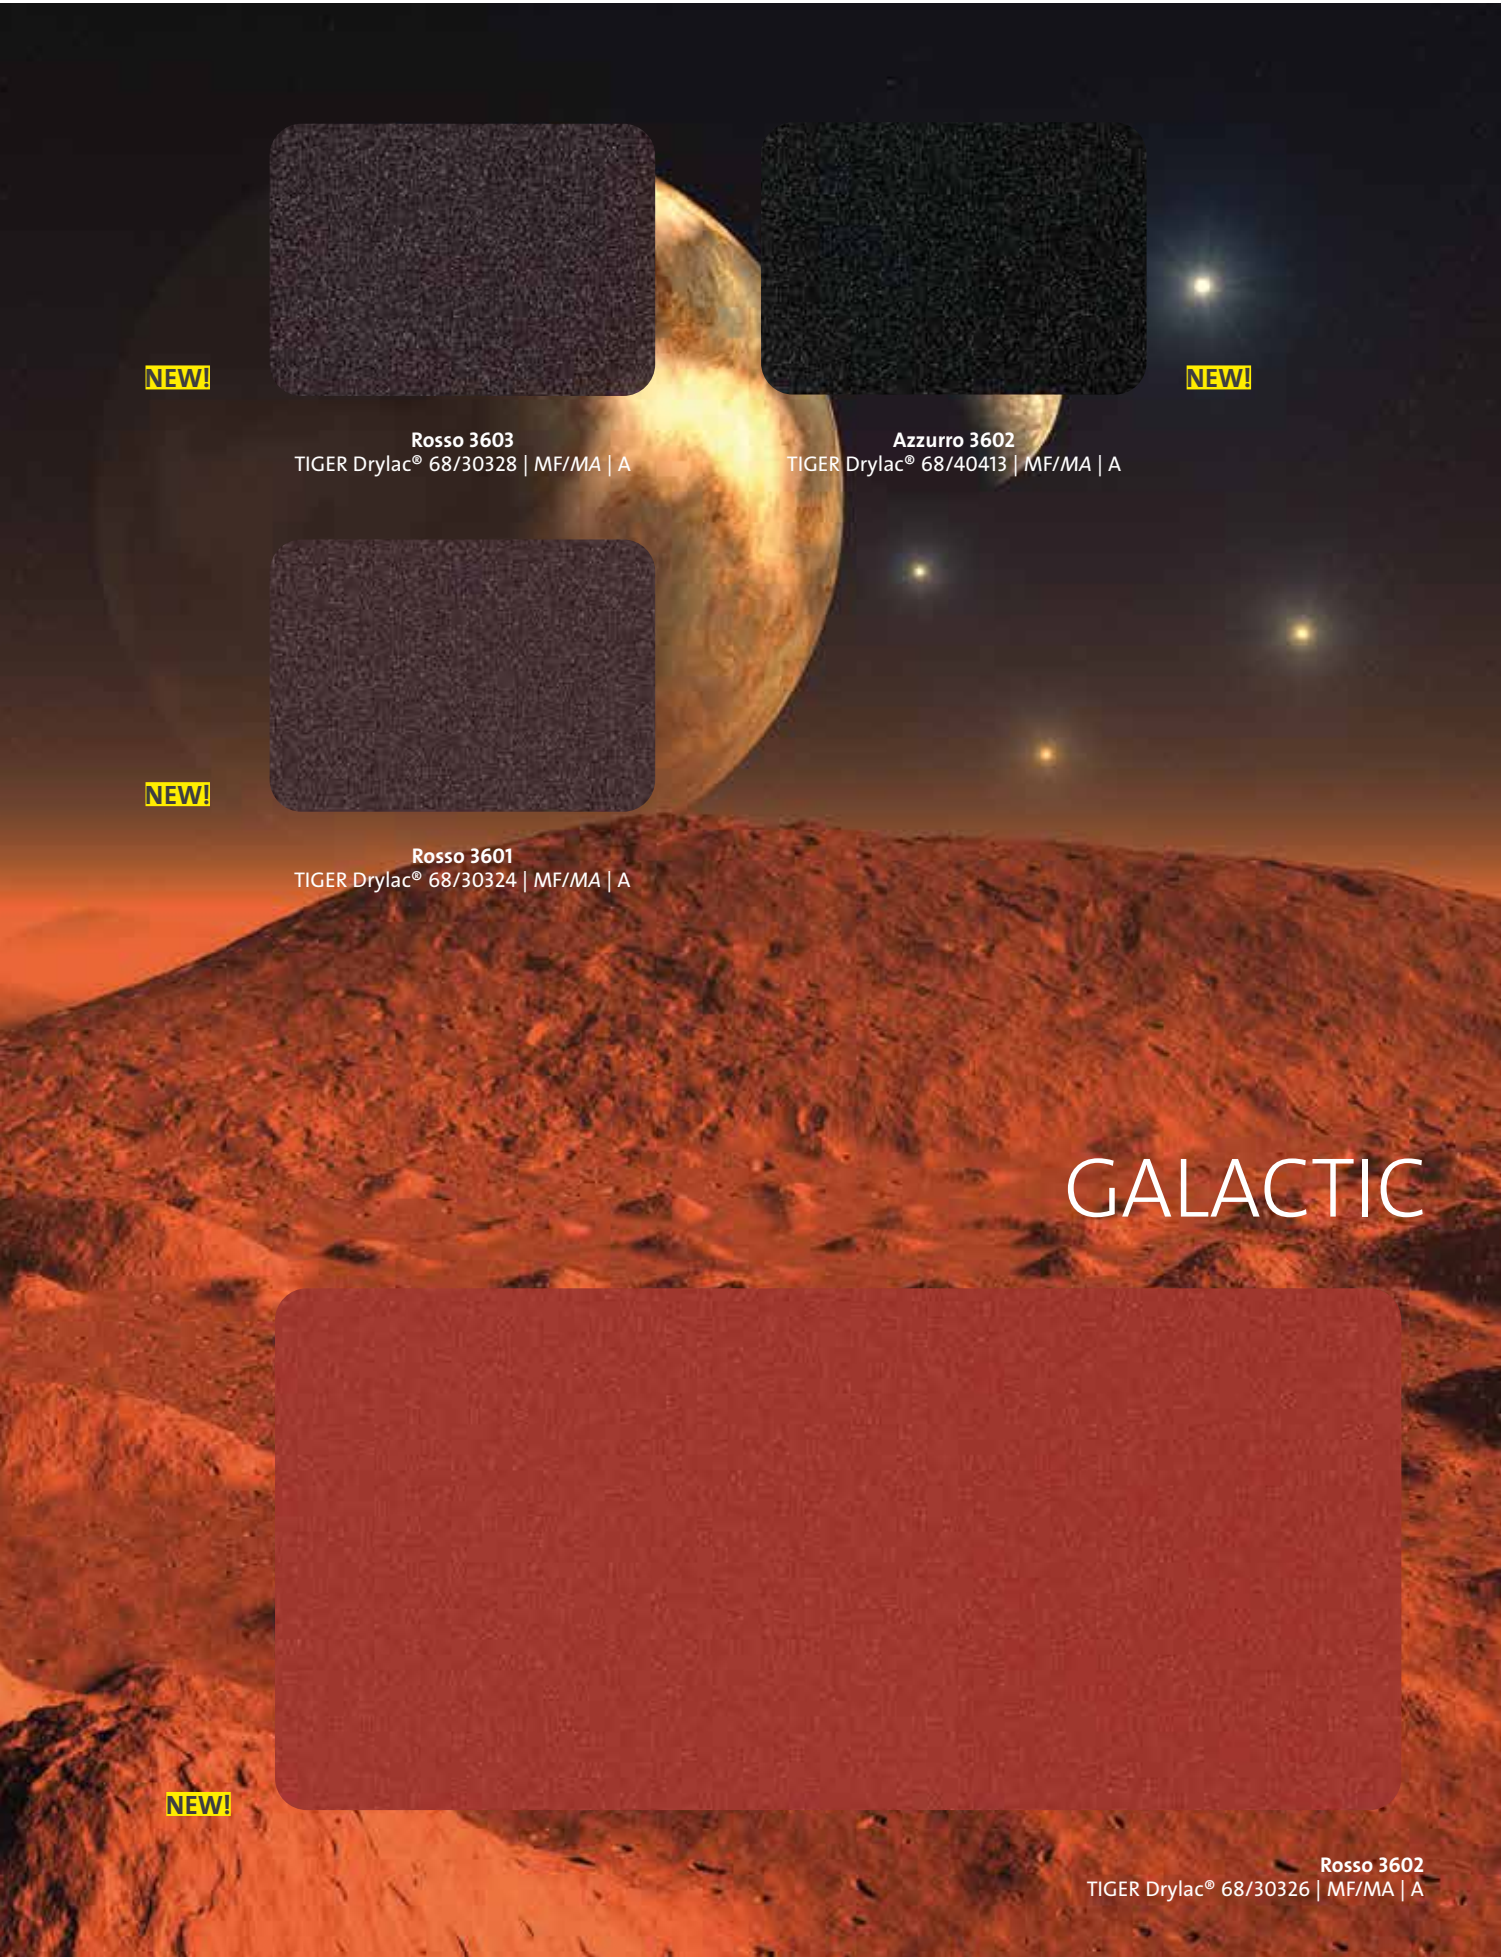

TIGER Drylac® 3D Metallics

A new Dimension in Effect Powder Coatings

Actual Powder Coated Samples

Marrone 3602
TIGER Drylac® 68/60806 | ME/MA | A